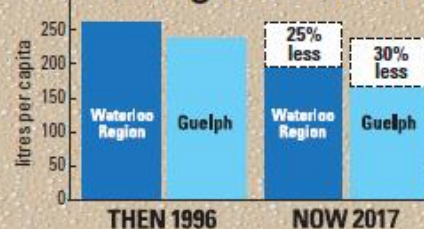

Using less water!

Introducing children to water messaging at an early age helps them build interest in water science and grow up to be the future caretakers of our resources.

"I will protect our water by picking up garbage that I see in the streets."
– Grade 2 student

"The WWCGF is a vital partnership for reaching a broad school-aged audience and addressing key water messaging. There is no other way we could possibly reach 5,000 students in a single week with extended, hands-on learning." – Dan Meagher, Region of Waterloo, Water Service

www.wwcgf.com | 519-748-1914 | TTY: 519-575-4608